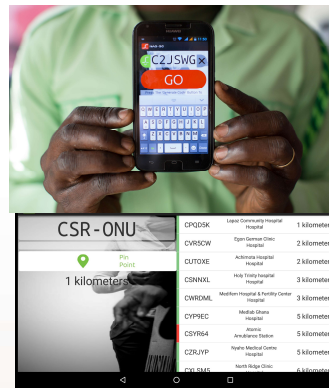

PROBLEM

Most addressing systems focus solely on *LOCATION*

Result is the challenge faced by global companies like Uber in Africa.

SOLUTION

An address LIKE  CNL-KKF for us is a foundation for other technologies that make economic impact.

Implemented by

WHAT IS A SnooCODE?

A SnooCODE is a 6 or 7-digit alphanumeric geolocation code that acts like a UK post code or a US Zip Code except over 200 times more precise. It can be used to provide directions to any location and is accurate to within less than 7 meters.

PRODUCTS

Free for public use across Africa.
Can resolve a SnooCODE location to within less than 7 meters on any mapping platform.

Useful to accurately locate victims in emergency situations, significantly cutting down ambulance response times.

Leverages drone's development kits to provide drones accuracies of 50cm - 70cm.
Useful for surveys.

3-in-1 app that is synced to a real-time database.

Implemented by

SnooCODE has been built to make future applications cheap and accessible