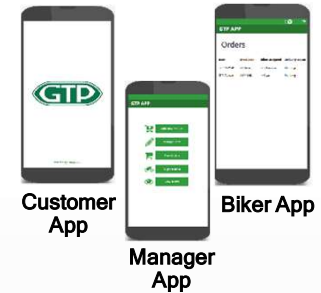

PROBLEM

Most addressing systems focus solely on *LOCATION*

Result is the challenge faced by global companies like Uber in Africa.

SOLUTION

An address LIKE  CNL-KKF for us is a foundation for other technologies that make economic impact.

Implemented by

WHAT IS A SnooCODE?

A SnooCODE is a 6 or 7-digit alphanumeric geolocation code that acts like a UK post code or a US Zip Code except over 200 times more precise. It can be used to provide directions to any location and is accurate to within less than 7 meters.

PRODUCTS

Free for public use across Africa.
Can resolve a SnooCODE location to within less than 7 meters on any mapping platform.

Useful to accurately locate victims in emergency situations, significantly cutting down ambulance response times.

Leverages drone's development kits to provide drones accuracies of 50cm - 70cm.
Useful for surveys.

3-in-1 app that is synced to a real-time database.

Implemented by

SnooCODE has been built to make future applications cheap and accessible